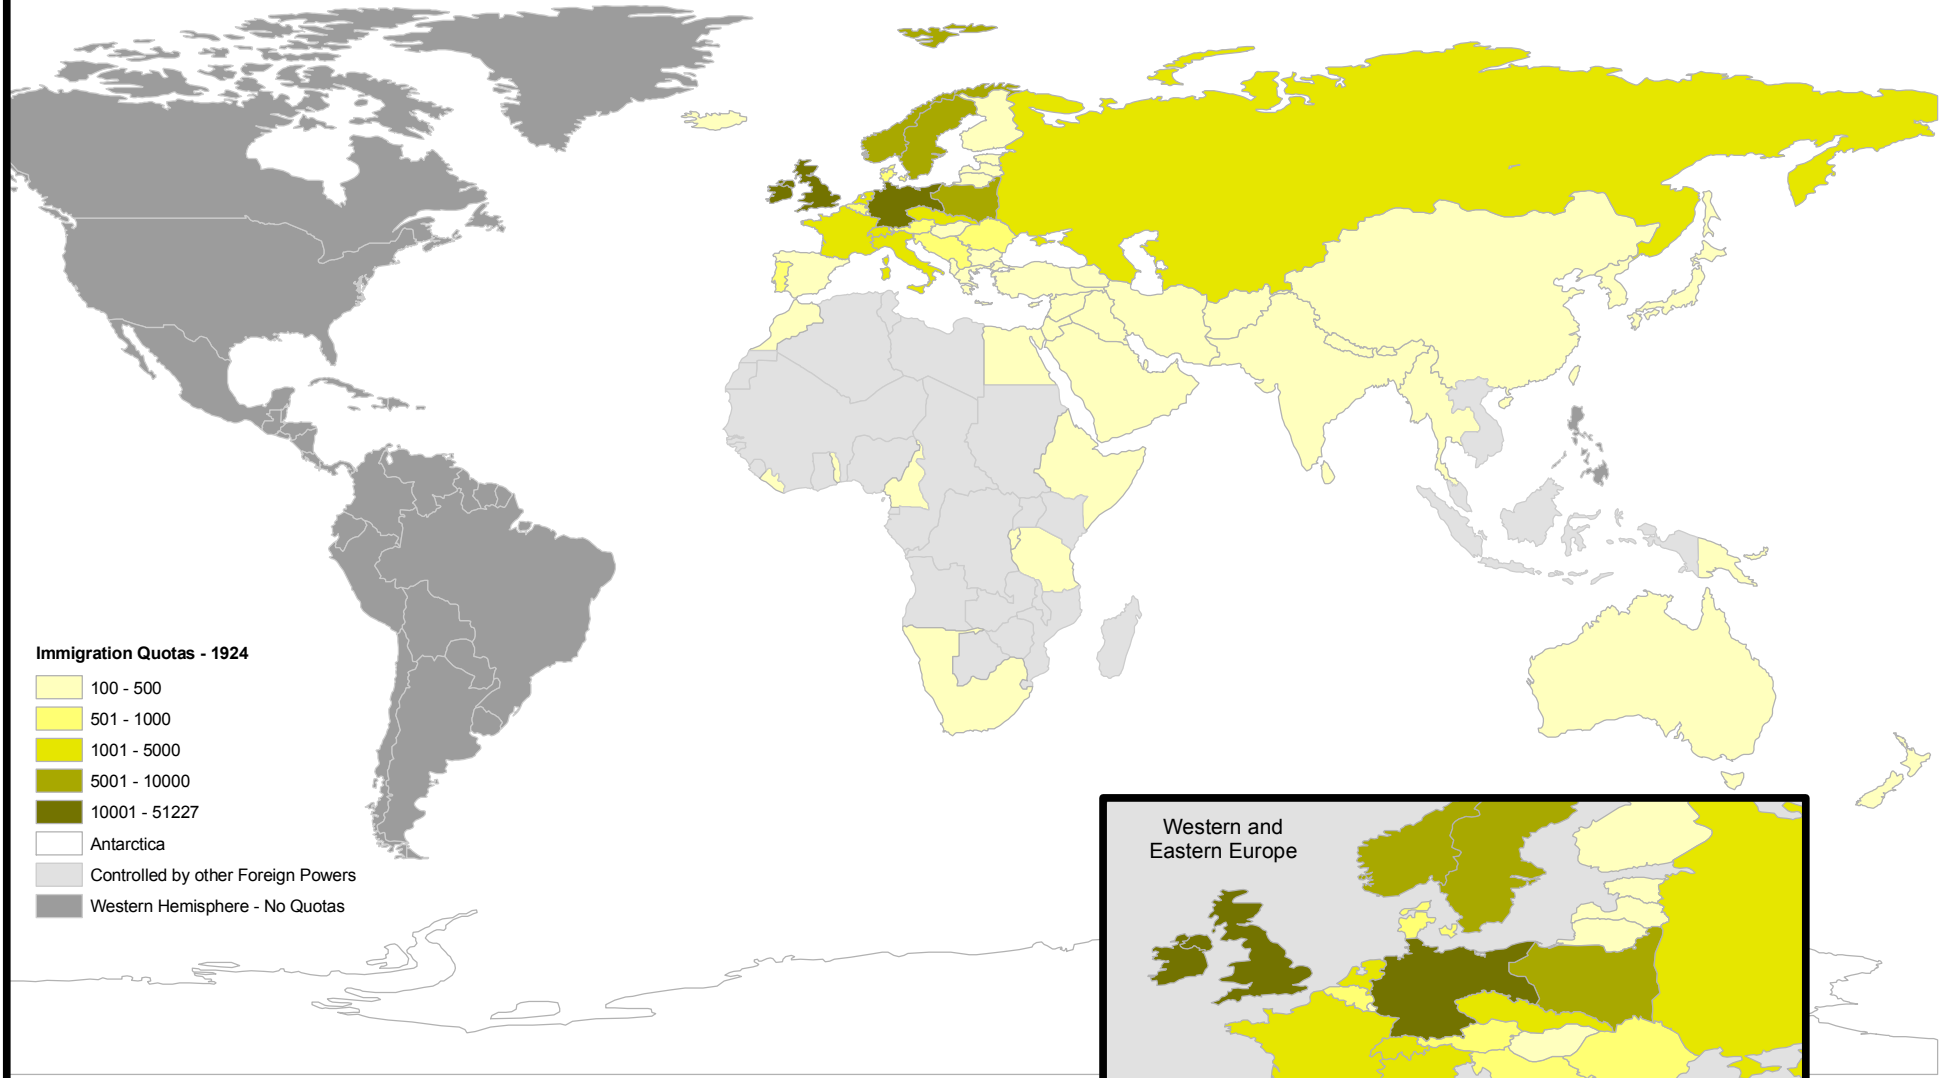

# U.S. Immigration Quotas 1924 Immigration Act

Source: 1924 Immigration Act  
Map compiled by the Community Geography Project  
Institute of Portland Metropolitan Studies  
Portland State University  
November 2009