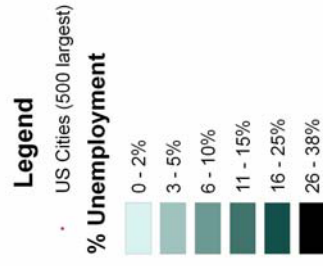

## 1930-1940 Unemployment (as a % of potential gainful workers) by County

Date: June 2007  
 Data Source: ICPSR (US Census)  
 Maps compiled for the Teaching American History Project  
 Institute of Portland Metropolitan Studies  
 Portland State University