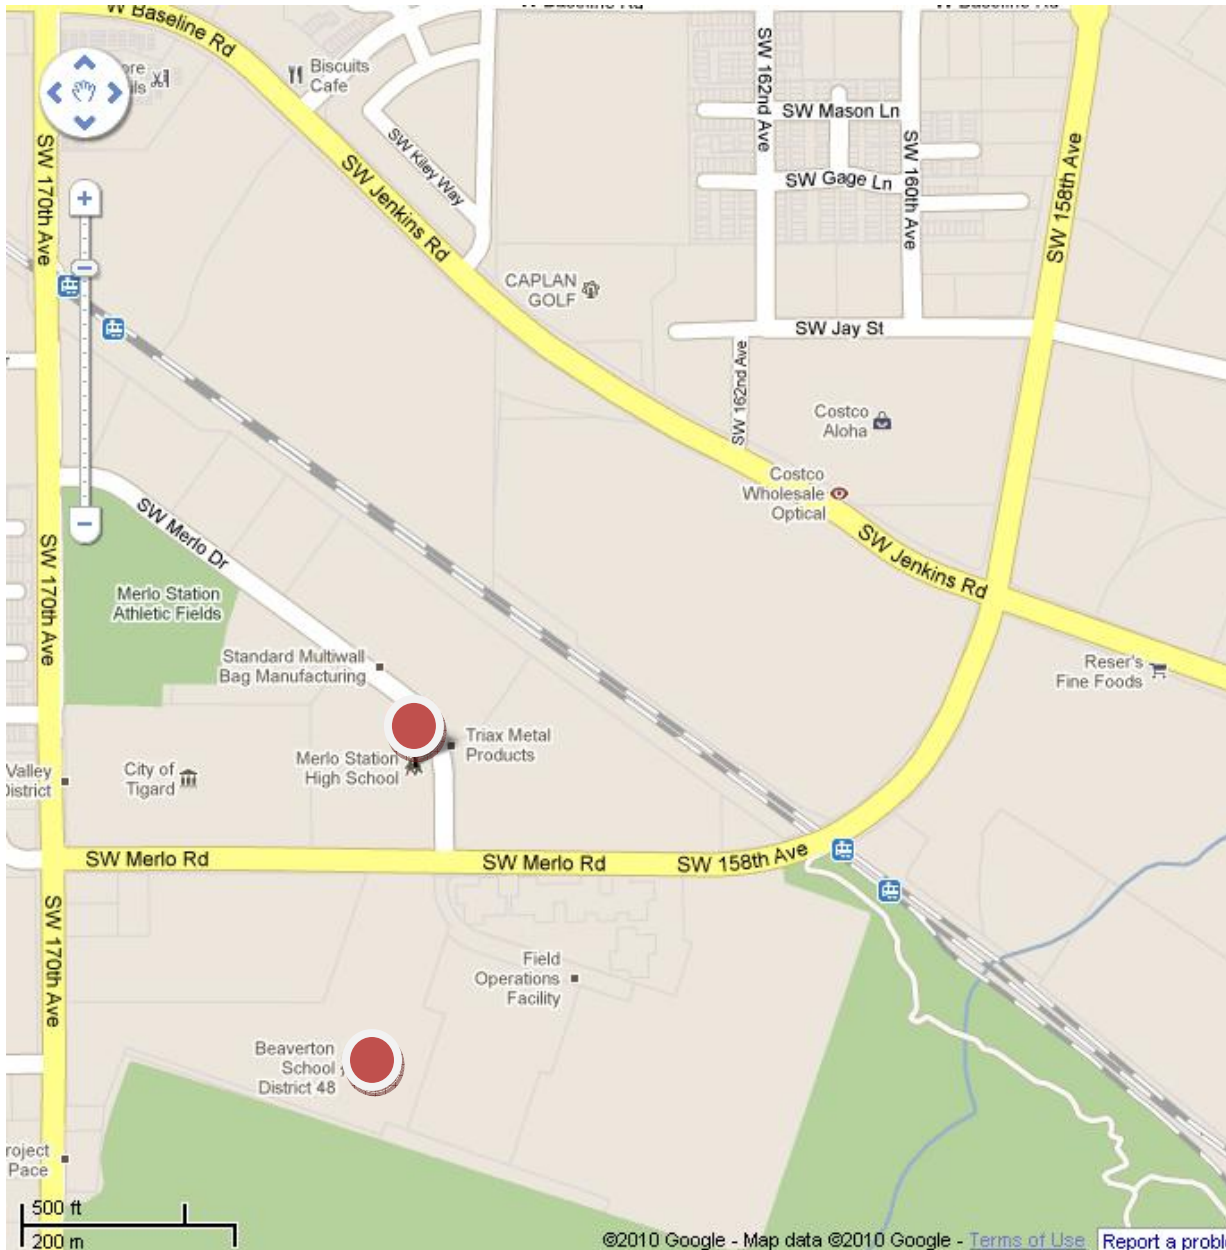

DIRECTIONS TO MERLO HIGH SCHOOL AND THE BEAVERTON DISTRICT ADMINISTRATIVE OFFICES (Wednesday Class Sessions)

Beaverton District Administrative Offices

16550 SW Merlo Rd.
Beaverton OR 97006

From Jenkins Rd. turn south on SW Merlo Rd/158th Ave. Turn left into the Beaverton School District Offices.

From SW 170th Ave, turn onto SW Merlo Rd. Turn right into the Beaverton School District Offices.

Merlo High School

1841 SW Merlo Drive
Beaverton OR 97006

From Merlo Rd/SW 158th Ave, go north on Merlo Drive. Turn left into the first school parking lot. Enter using side door (south side of school).